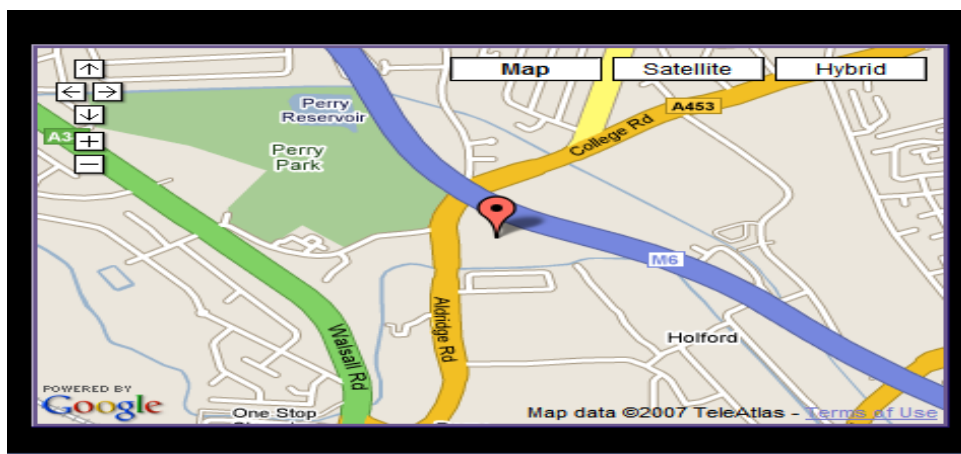

left-hand lane keeping Perry Barr greyhound track on your left, the road will bend

back on itself through some traffic lights so keep to the left lane. Continue in the left-

hand lane – you will pass Perry Barr Dog Track & will now be on Aldridge Rd.

City Centre. Follow this for 5-6 minutes, you will pass Alexander Stadium (on your

left) – keep going. Keep in your left-hand lane keeping Perry Barr dog track on your

left, the road will bend back on itself through some traffic lights so keep to the left

lane. Continue in the left-hand lane – you will pass Perry Barr Dog Track & will now

be on Aldridge Rd. Continue on this road until you see Wickes Home Maintenance

Store on your right-hand side – turn into this entrance where Wickes is situated & you

## **Public Transport**

- ❖ Londoners/South Easterners can make their way from London Euston Station using the Avanti West Coast to Birmingham New Street Station.
  - ❖ After leaving Birmingham New Street Station, individuals using public transport can then walk 9 minutes to Priory Square (Stop BS1). Then, take the 997 Platinum to Pheasey and after 8 stops get off at Perry Park leaving you with a 5-minute walk to the Centre. Alternatively, you can take the 937 Platinum to Brownhills West and after 9 stops get off at Aldridge Road and walk 4 minutes to Goals Birmingham Perry Barr
- ❖ Londoners/South Easterners can also make their way from London Euston Station using the Avanti West Coast to Birmingham New Street Station. Leaving Birmingham New Street Station you can also take a West Midlands Trains to Perry Barr Station which is a 20 min walk or 6 min taxi ride to the Centre.